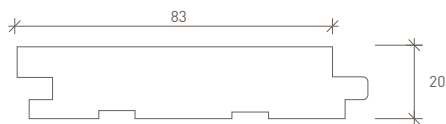

PROFILE SPECIFICATION

SOLID TIMBER

83x20mm