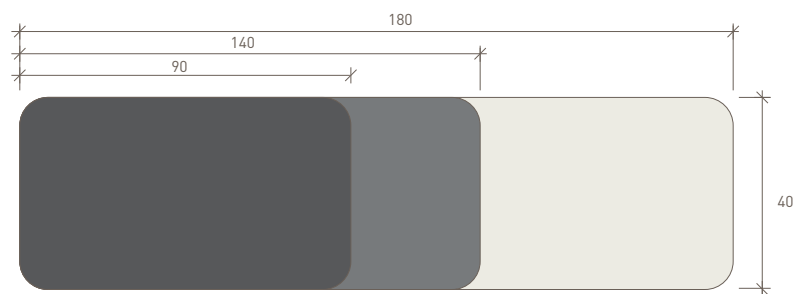

## SIZING

90 x 40mm

140 x 40mm

180 x 40mm

## COLOUR RANGE

NATURAL

## PROFILE SPECIFICATION

90x40mm

140x40mm

180x40mm