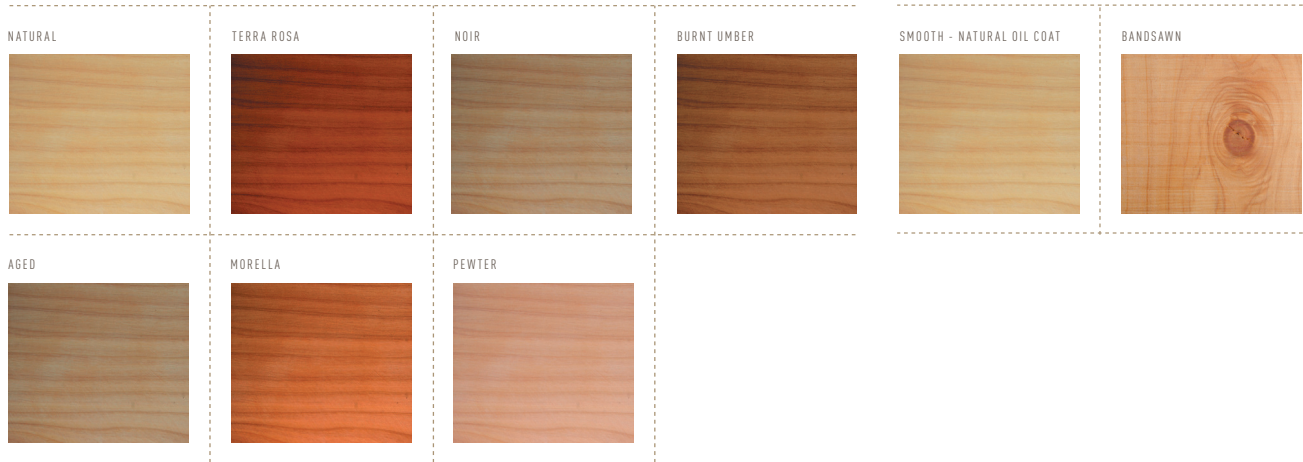

Macrocarpa NT-MC.01

Technical Specifications

- Kiln Dried to 12%m.c
- Sustainably harvested
- Precise profiling ensuring efficient installation
- End matching available
- Readily accepts natural timbercare oils
- New Zealand Natural Timber Co. finish and care kits available for any size floor
- Standard length specification apply typical to New Zealand exotic timber flooring
- Completely chemical free

PRODUCT CODE

NT-MC.01

GRADES

Rustic (down grade)

Feature

Clear

SIZING

83 x 20mm

128 x 20mm

180 x 20mm

*Other non standard sizing available on request

COLOUR RANGE

FINISH OPTIONS

PROFILE SPECIFICATION

83x20mm