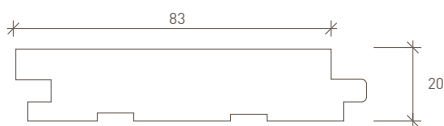

128 x 20mm

180 x 20mm

*Other non standard sizing available on request

COLOUR RANGE

FINISH OPTIONS

PROFILE SPECIFICATION

83x20mm

128x20mm