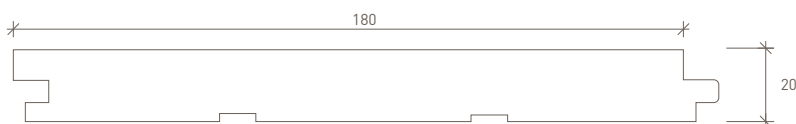

LIVING WOOD

LivingWood signifies compliance with the highest standard of sustainable product sourcing and processing. Where possible, our timbers are naturally treated to achieve outstanding products which use far less chemicals than previously possible.

This guarantees a healthier product, a healthier building and therefore a healthier environment, for you and your family.

All New Zealand Natural Timber Co. products have the LivingWood seal of approval.

LivingWood