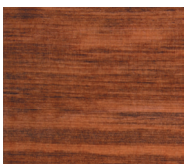

## COLOUR RANGE

NATURAL

ANTIQUE

IVORY

SCANDANAVIA

BURNT UMBER