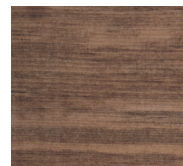

FINISH OPTIONS

SMOOTH - NATURAL OIL COAT