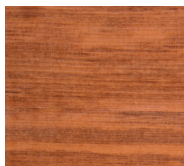

## GRADES

Pale Feature  
Coloured Feature  
Kahurangi Windblown

## COLOUR RANGE

NATURAL

ANTIQUE

IVORY

SCANDANAVIA

BURNT UMBER