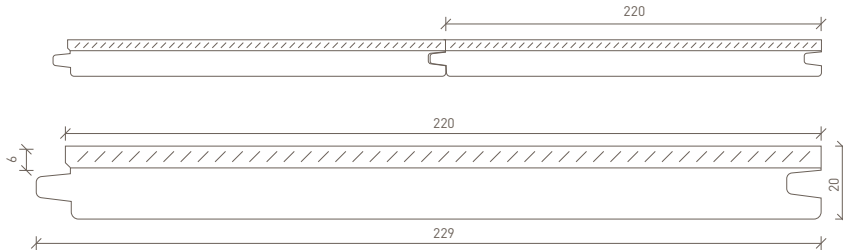

PEWTER

IVORY

AGED

SMOOTH - NATURAL OIL COAT

BANDSAWN

PROFILE SPECIFICATION

QUATTRO

FINELINE