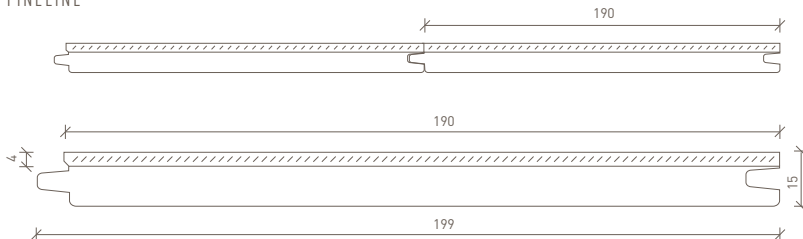

PEWTER

IVORY

AGED

SMOOTH - NATURAL OIL COAT

BANDSAWN

PROFILE SPECIFICATION

QUATTRO

FINELINE