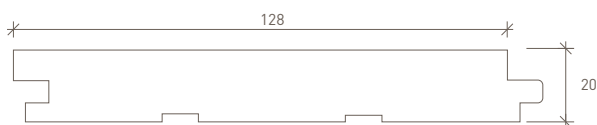

SALINGA - NATURAL OIL COAT

FASTAGATA - NATURAL OIL COAT

MOUNTAIN ASH - NATURAL OIL COAT

PROFILE SPECIFICATION

83 x 20mm

128 x 20mm

LIVING WOOD

LivingWood signifies compliance with the highest standard of sustainable product sourcing and processing. Where possible, our timbers are naturally treated to achieve outstanding products which use far less chemicals than previously possible.