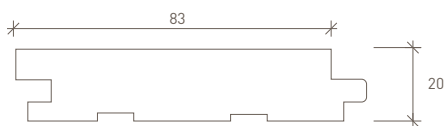

SALINGA - NATURAL OIL COAT

FASTAGATA - NATURAL OIL COAT

MOUNTAIN ASH - NATURAL OIL COAT

PROFILE SPECIFICATION

83 x 20mm

128 x 20mm

LIVING WOOD

LivingWood signifies compliance with the highest standard of sustainable product sourcing and processing. Where possible, our timbers are naturally treated to achieve outstanding products which use far less chemicals than previously possible.