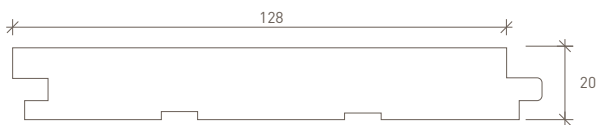

Technical Specifications

- Kiln Dried to 12% m.c
- World class MPI certified sustainable harvesting
- Precise profiling ensuring efficient installation
- End matching available - readily accepts natural timbercare oils
- New Zealand Natural Timber Co. finish and care kits available for any size floor
- Standard length specification apply, typical to New Zealand native timber flooring
- Completely chemical free

PRODUCT CODE

NT-BE.01

GRADES

Prime - clears with minimal defect
Rustic select appearance

SIZING

Solid timber:

83 x 20mm

128 x 20mm

180 x 20mm

*Other non-standard sizing available on request

COLOUR RANGE

FINISH OPTIONS

PROFILE SPECIFICATION

83x20mm

128x20mm

180x20mm

LIVING WOOD

LivingWood signifies compliance with the highest standard of sustainable product sourcing and processing. Where possible, our timbers are naturally treated to achieve outstanding products which use far less chemicals than previously possible.

This guarantees a healthier product, a healthier building and therefore a healthier environment, for you and your family.

All New Zealand Natural Timber Co. products have the LivingWood seal of approval.

LivingWood